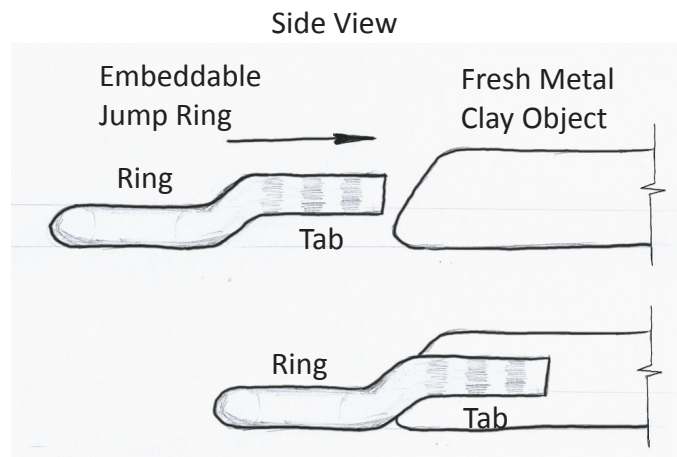

## Fine Silver Embeddable Jump Ring

Tab

Our versatile embeddable jump ring allows you to quickly add jump rings to your metal clay creations. Just insert the tab portion of the embeddable jump ring into the fresh metal clay, let fully dry and fire.

The feature of the offset tab allows the option of positioning the jump ring flush with the back of your creation as shown below:

Enlarged to show detail

...and many more uses