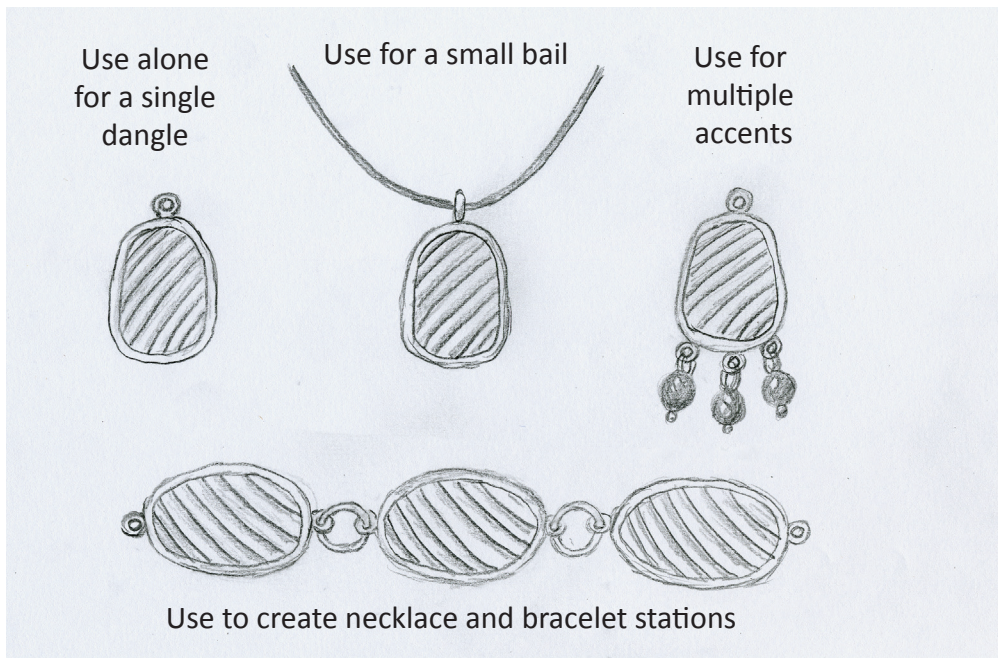

## Fine Silver Embeddable Jump Ring

Tab

Our versatile embeddable jump ring allows you to quickly add jump rings to your metal clay creations. Just insert the tab portion of the embeddable jump ring into the fresh metal clay, let fully dry and fire.

The feature of the offset tab allows the option of positioning the jump ring flush with the back of your creation as shown below:

Enlarged to show detail

...and many more uses